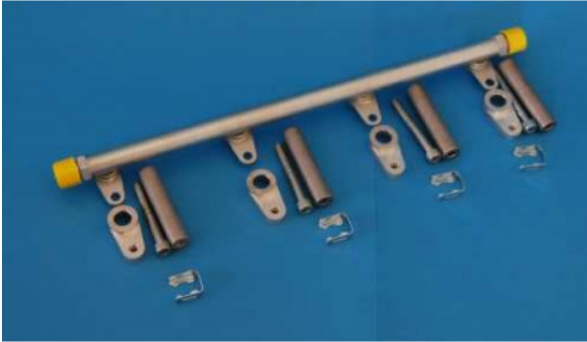

RMR4/x/x/x Remote Injector Kit

Brand: Jenvey

Product Code: RMR4/X/X/X

Availability: 7 Days

Weight: 0.15kg

Dimensions: 30.00cm x 10.00cm x
10.00cm

Price: \$350.00

Short Description

This kit consists of a steel fuel rail with -6JIC fittings on either end. It has a set of machined aluminium cups used to retain the bottom of the injector. Several length injectors can be used. Bore spacings required. Made to order - up to 2 weeks to dispatch