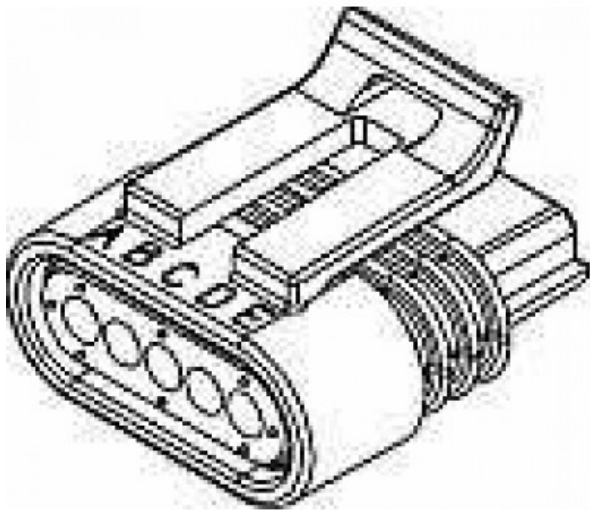

# Metri-Pack 150.2 5 Way Black Sealed Female Connector Assembly

**Brand:** Delphi Technologies

**Product Code:** 12162825

**Availability:** 7 Days

**Weight:** 0.01kg

**Dimensions:** 2.00cm x 1.00cm x 1.00cm

## Short Description

Pull to seat Metri-pack connector. Suits IGN1A hi power ignition coils. Use with 12191054 female terminals.

## Description

Family: Metri-Pack

Series: 1.5

Cavities: 5

Terminal(s) blade size 1.5

[mm]:

Sealed: Sealed

Gender: Female

Temperature range [°C]: -40 to 125

Material: Nylon

Weight [g]: 5.47

Color: Black

ELV compliant: Yes

RoHs compliant: Yes

This is a pull to seat connector so the wire must be fed through the connector before terminating then pull back in.