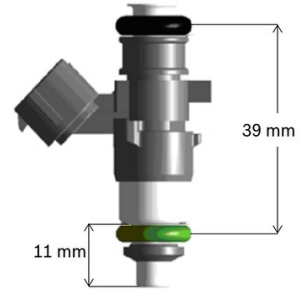

Bosch EV14 731cc Injector Short Body

Brand: Bosch Motorsport
Product Code: BOS0280158290
Availability: 7 Days
Weight: 0.10kg
Dimensions: 5.00cm x 1.00cm x 1.00cm

Price: \$123.75

Short Description

Short bodied 731cc/min with single cone spray pattern.

Description

Short bodied 731cc/min with single cone spray pattern.

Specifications

- 731cc/min = 500g/min = 66lb/hr @ 3bar
- Single cone spray - 60degree cone
- Compact body length
- Regular tip nozzle
- 12 ohm resistance
- USCAR connector
- E85 compatible

Technical Drawing

731cc/min EV14 Injector

- 731cc/min = 500g/min = 66lb/hr @ 3bar
- Single cone spray
- Compact body length, Regular tip nozzle
- 12 ohm resistance
- E85 compatible

Pinout

USCAR
connector

Dimensions

Notes

Spray angle : $\alpha = 60^\circ$ | Diameter : Top Oring = 14.54 mm, Bottom Oring = 14.4 mm
Mating Connector : USCAR