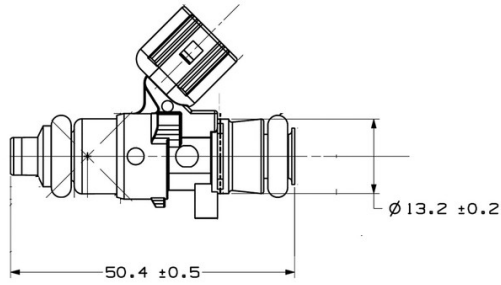

Bosch EV14 731cc Injector Short Body

Brand: Bosch Motorsport
Product Code: BOS0280158290
Availability: 7 Days
Weight: 0.10kg
Dimensions: 5.00cm x 1.00cm x 1.00cm

Price: \$123.75

Short Description

Short bodied 731cc/min with single cone spray pattern.

Description

Short bodied 731cc/min with single cone spray pattern.

Specifications

- 731cc/min = 500g/min = 66lb/hr @ 3bar
- Single cone spray - 60degree cone
- Compact body length
- Regular tip nozzle
- 12 ohm resistance
- USCAR connector
- E85 compatible

Technical Drawing

731cc/min EV14 Injector

- 731cc/min = 500g/min = 66lb/hr @ 3bar
- Single cone spray
- Compact body length, Regular tip nozzle
- 12 ohm resistance
- E85 compatible

Pinout

USCAR
connector

Dimensions

Notes

Spray angle : $\alpha = 60^\circ$ | Diameter : Top Oring = 14.54 mm, Bottom Oring = 14.4 mm
Mating Connector : USCAR