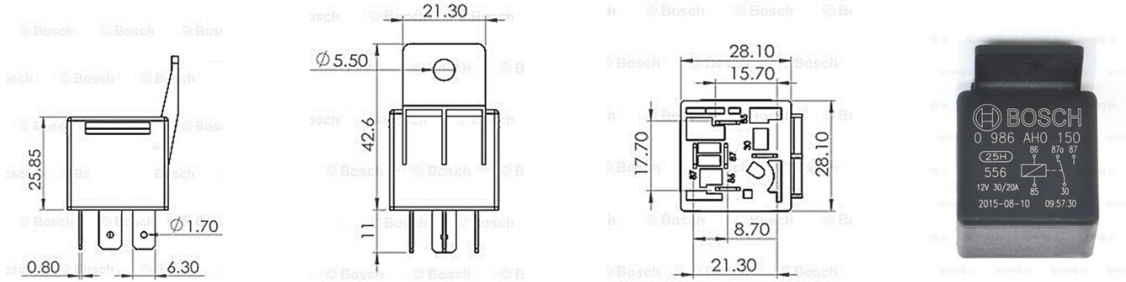

# Bosch Changeover Mini Relay 30A

**Brand:** Bosch Motorsport  
**Product Code:** BOS0986AH0150  
**Availability:** In Stock  
**Weight:** 0.10kg  
**Dimensions:** 5.00cm x 2.00cm x 2.00cm

**Price: \$16.23**

## Short Description

Bosch Changeover Mini Relay 30A. Commonly used for high/low beam headlight switching.

# Mini relay, 12V 30A

- Number of Poles : 5
- Rated Current : 30 A
- Nominal Voltage : 12 V
- Temperature range : -40 - 100 °C

## Dimensions